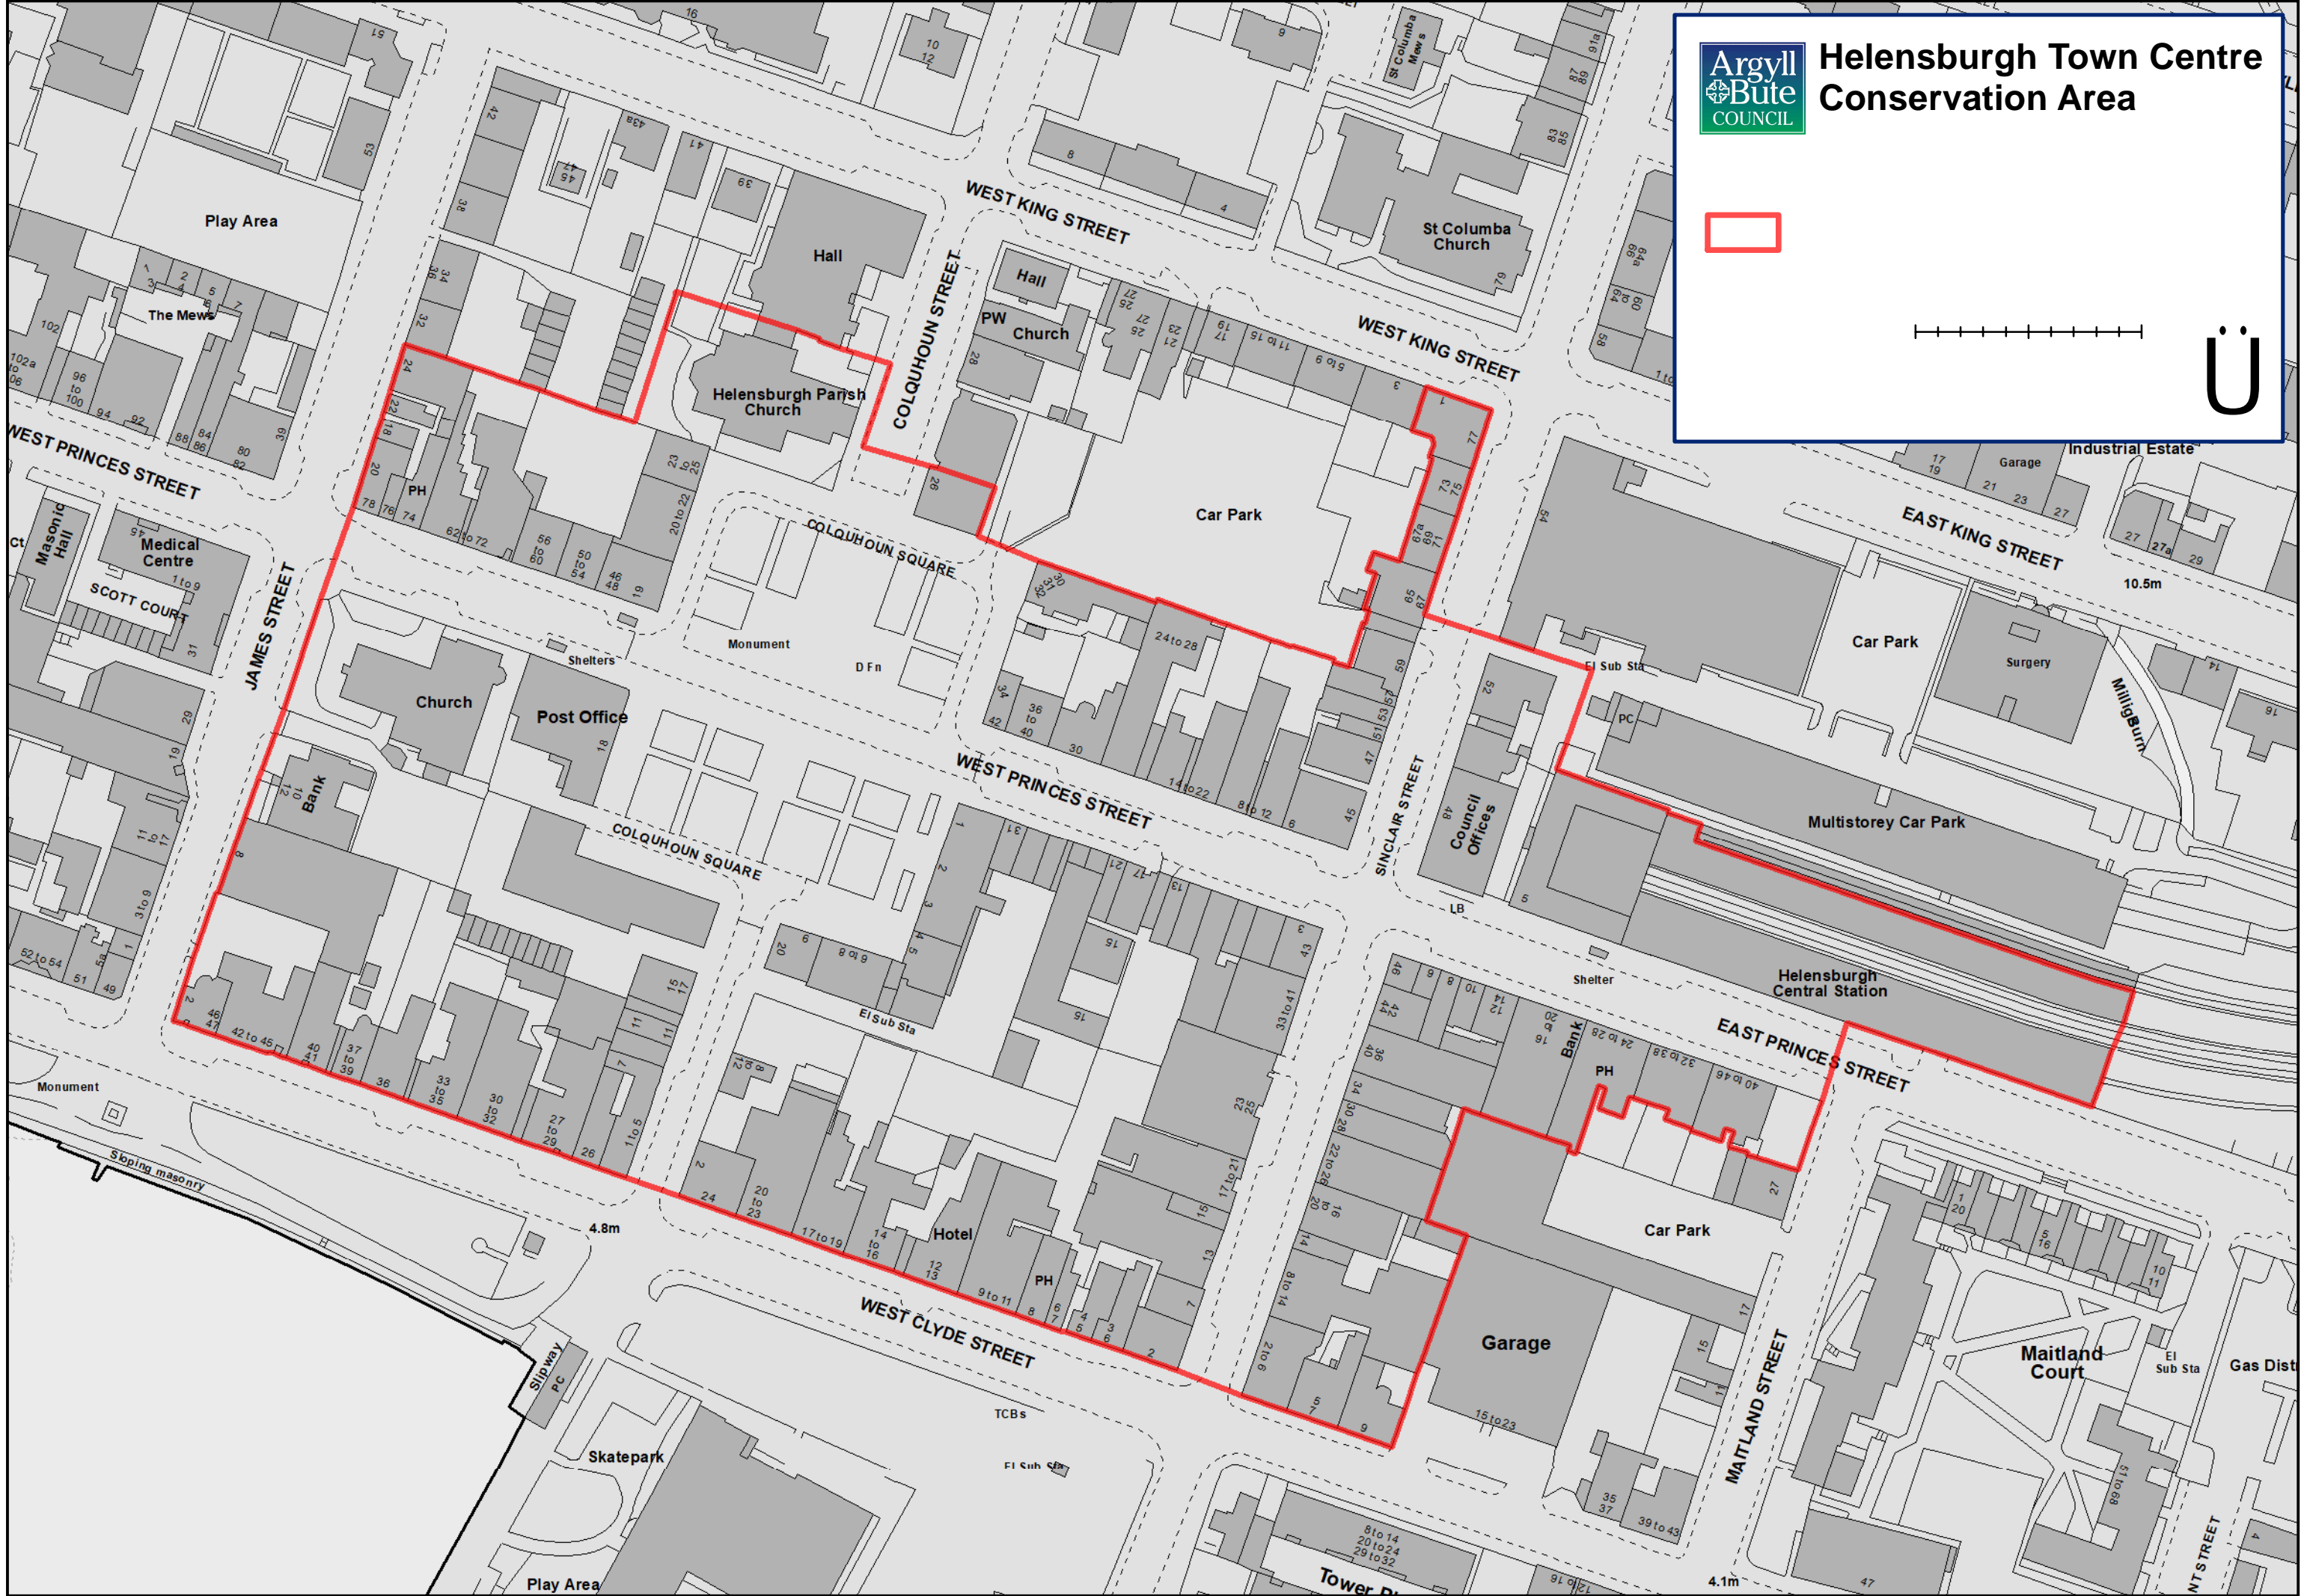

Helensburgh Town Centre Conservation Area

Play Area

The Mews

Hall

Helensburgh Parish Church

Hall

PW Church

St Columba Church

Car Park

Garage

Industrial Estate

EAST KING STREET

10.5m

Car Park

Surgey

WEST PRINCES STREET

Medical Centre

SCOTT COURT

Masonic Hall

JAMES STREET

Church

Post Office

Bank

COLQUHOUN SQUARE

Shelters

Monument

D.Fn

WEST PRINCES STREET

WEST PRINCES STREET

Car Park

Council Offices

Multistorey Car Park

Helensburgh Central Station

EAST PRINCES STREET

Monument

Sloping masonry

4.8m

Hotel

PH

WEST CLYDE STREET

Garage

Car Park

MAITLAND STREET

Maitland Court

Gas Dist

Skatepark

Play Area

Tower P

4.1m

NT STREET